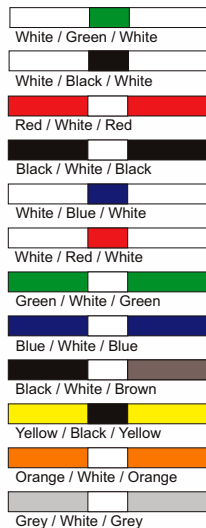

Rigid laminate Colours

Order code	Size	Rigid Laminate 3mm	Cast Acrylic 5mm	Brass 1.5mm	Brass 3.0mm
KT1	76x16	2.73	4.10	4.95	6.45
KT2	102x22	2.93	4.40	5.45	7.10
KT3	123x28	3.13	4.70	5.80	7.50
KT4	155x35	3.66	5.49	6.80	8.80
KT5	75x23	2.65	3.98	4.95	6.40
KT6	100x32	3.52	5.28	6.50	8.40
KT7	121x38	4.06	6.09	7.50	9.75
KT8	152x48	4.85	7.28	9.00	11.70
KT9	75x35	2.93	4.40	5.45	7.10
KT10	100x47	3.52	5.28	6.50	8.45
KT12	122x57	4.19	6.29	7.85	9.75
KT13	153x72	5.12	7.68	9.50	11.70
KT14	50x30	2.30	3.55	4.70	6.10
KT15	75x40	2.51	3.77	5.00	6.60
KT16	100x45	2.89	4.34	5.40	7.00
KT17	125x55	3.54	5.31	6.60	8.60
KT18	33mm Dia.	2.79	4.19	4.00	5.20
KT19	35mm Dia.	2.79	4.19	4.00	5.20
KT20	38mm Dia.	2.79	4.19	4.00	5.20
KT21	50mm Dia.	3.39	5.09	6.30	8.20
KT22	65mm Dia.	3.44	5.16	6.35	8.30
KT23	75mm Dia.	4.26	6.39	8.00	10.00
KT30	76x45	3.32	4.45	6.05	7.90
KT31	102x60	3.74	5.30	6.80	8.90
KT32	124x74	4.12	6.43	7.60	9.90
KT33	154x90	4.98	7.89	9.00	11.70

Costs include.

All engraving of text and numbers i.e. Hotel Name, address, telephone and room numbers
All prices include a suitable split ring

Artwork:

Companies Logo and other graphics are extra
Setup of graphics £20.00 per logo
Engraving of logo £0.90 per tag

Please supply a clean, sharp copy in black or a dark colour
ie letter heading. Photographs not suitable.
P.C. formats EPS, PDF, PLT, CDR, DXF, AI and other vector format can be sent.
Mac uses: vector formats saved as PDF.

Discount Rates

25-50 Less 10%
51-100 Less 20%
101-200 Less 20%
201-300 Less 30%
301+ + Please phone
All price include a suitable split rings

Carriage:

For The UK Mainland £6.00
For Northern Ireland, Highlands of Scotland and Isles £15.00
For EEC deliveries £35.00
For worldwide deliveries £45.00

All costs exclude UK VAT

Tel: 01740 621175 Fax: 01740 622775