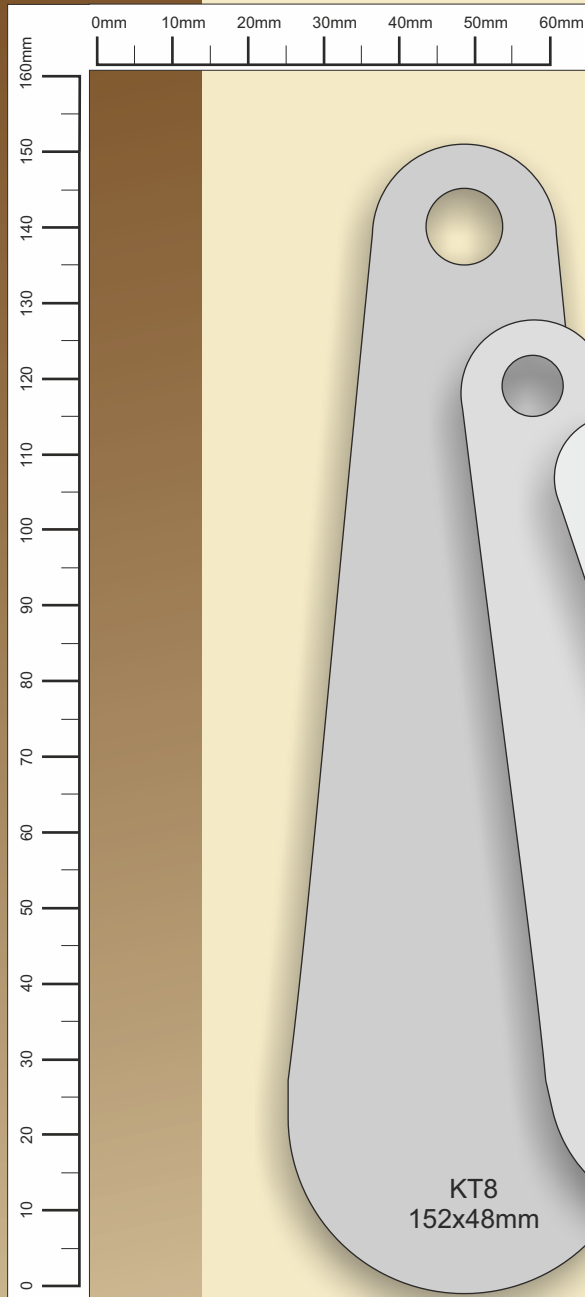

Key Fobs

Identi **TAG**
E N G R A V I N G

Identitag
Salters Lane, Sedgfield,
Stockton-on-Tees, TS21 3EE
England
Info@identitag.co.uk

Shown actual size

Tel: 01740 621175 Fax: 01740 622775