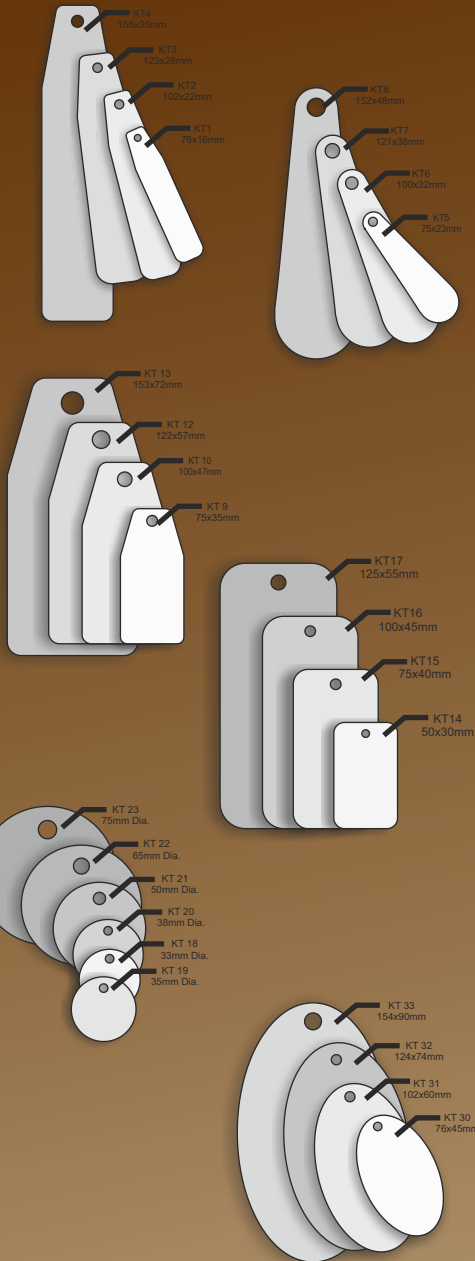

Key Fob Designs

IdentiTAG

ENGRAVING

Identitag
Salters Lane, Sedgefield,
Stockton-on-Tees, TS21 3EE
England
Info@identitag.co.uk

Hotel Room Key Fobs

Hotel & Guest house key fobs with split rings manufactured from Rigid Laminate, Brass, or Perspex. Prices include both sides engraved with address and room number and a split ring. Logos can be incorporated at extra cost

Rigid laminate key fobs are manufactured from 3mm thick material and are designed as an economy fob, hard wearing with 10 choices of colour.

Perspex key fobs are manufactured from 5mm thick material and are designed as our standard fob, extra tough and an attractive appearance with a choice of 14 background colours and 14 typeface colours.

Brass key fobs are manufactured from 1.5 mm thick material and are designed as an exclusive range of fobs, hard wearing and an attractive appearance, However they will tarnish over time to a metallic Golden brown

Key fob colours

Perspex Colours (Background colour)