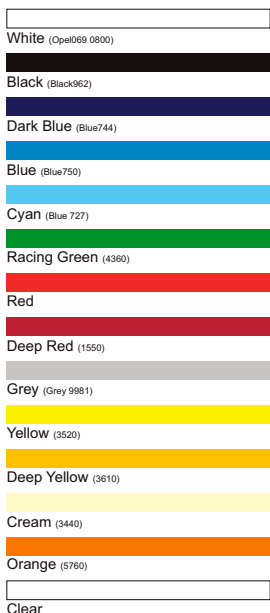

Key Fob Designs

IdentiTAG

ENGRAVING

Identitag
Salters Lane, Sedgefield,
Stockton-on-Tees, TS21 3EE
England
Info@identitag.co.uk

Hotel Room Key Fobs

Hotel & Guest house key fobs with split rings manufactured from Rigid Laminate, Brass, or Perspex. Prices include both sides engraved with address and room number and a split ring. Logos can be incorporated at extra cost

Rigid laminate key fobs are manufactured from 3mm thick material and are designed as an economy fob, hard wearing with 10 choices of colour.

Perspex key fobs are manufactured from 5mm thick material and are designed as our standard fob, extra tough and an attractive appearance with a choice of 14 background colours and 14 typeface colours.

Brass key fobs are manufactured from 1.5 mm thick material and are designed as an exclusive range of fobs, hard wearing and an attractive appearance, However they will tarnish over time to a metallic Golden brown

Key fob colours

Perspex Colours (Background colour)

Typeface Colours

For Brass and Perspex only

Rigid laminate Colours