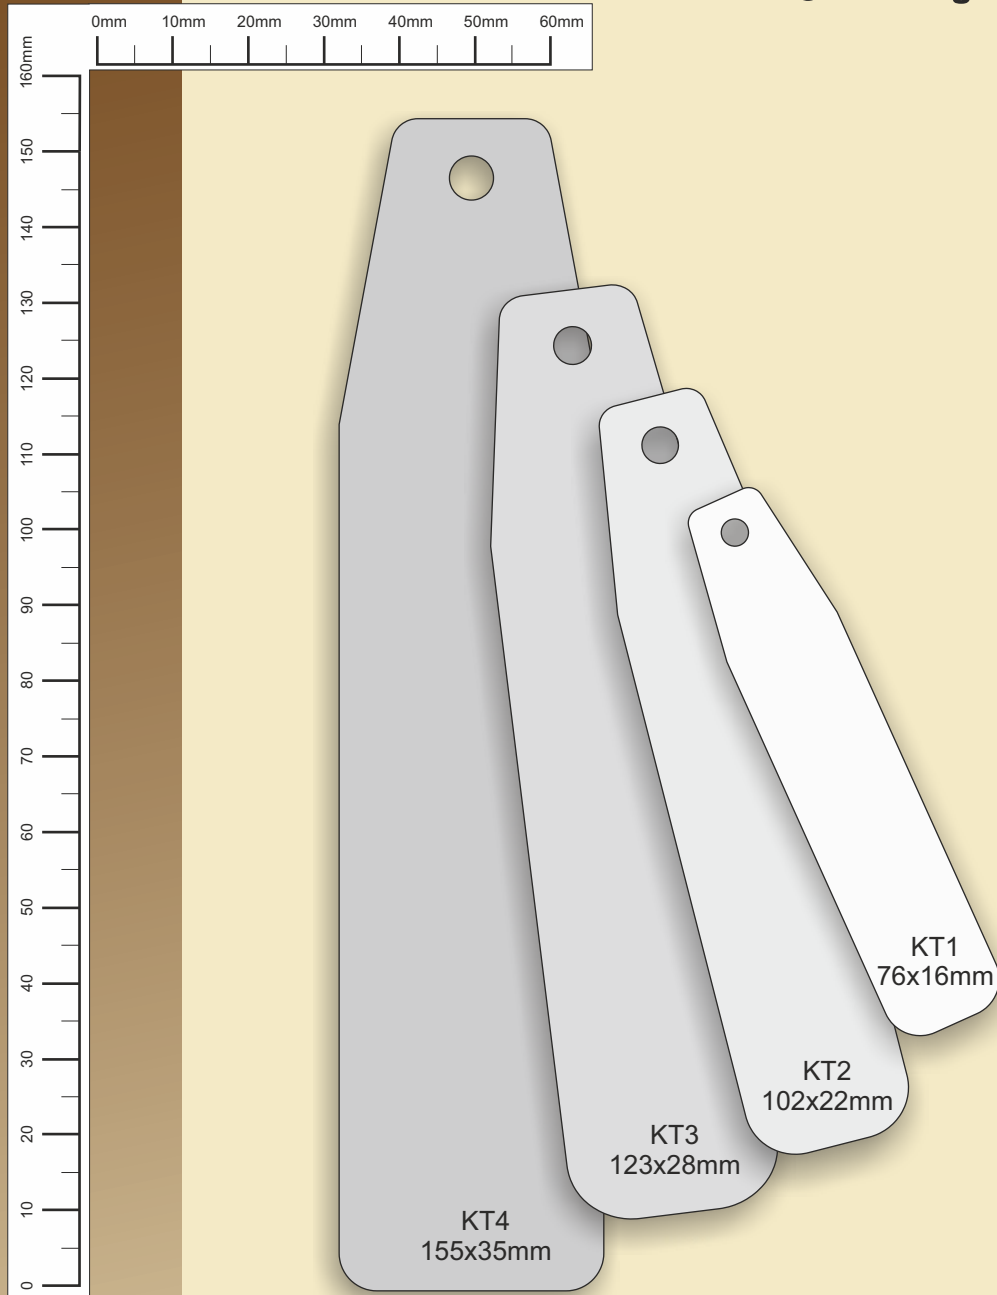

Signature: _____

Issue Number _____
(Switch only:)

Sub-Total	
Discount	
VAT @ 20%	
Total	

Tel: 01740 621175 Fax: 01740 622775

Key Fobs

Identi **TAG**
E N G R A V I N G

Identitag
Salters Lane, Sedgefield,
Stockton-on-Tees, TS21 3EE
England
Info@identitag.co.uk